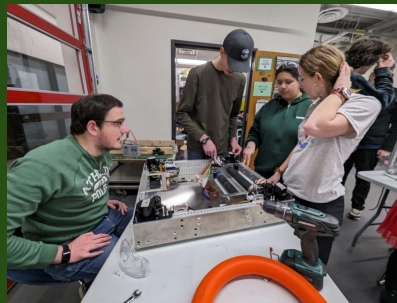

The Design division has finished the design for the robot and is helping build with their tasks or helping with making handouts for competitions like bracelets or buttons.

Programming Update

The Programming Rookies have been either helping build with their tasks or practicing code with the Romi. The rest of the division has been working on competition code, especially automated scoring.

Build Update and Turtle Turn

Build Update

The Build Division has been assembling the all the different substations. Specifically the collector, climber and drivetrain. People from other divisions have also been helping build with these tasks.

Turtle Turn: Kaia

How has robotics impacted your year?

- It's the biggest club that I'm apart of so it takes up a lot of my time, thoughts and energy but it is well worth it."

What is your favorite part about being in robotics?

Fotos