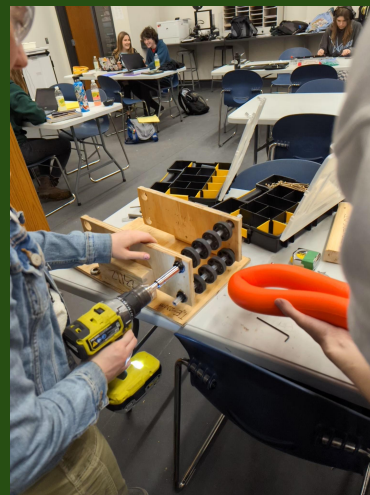

Build Update and Turtle Turn

Build Update

The Build division has been dismantling old wooden field elements. They used the wood for prototyping different ideas for sub-systems and building new field elements for this year's game.

Turtle Turn: Carly

How has robotics impacted your year?

- "It's been pretty good. I've had a lot of fun."

What is your favorite part about being in robotics?

- "The fact that I get to be hands on. I think it's really fun after a long day of school."

How many turtles do you think you could name?

- "Like 1, Turtle, Snakeneck, Snapping and that's about it"