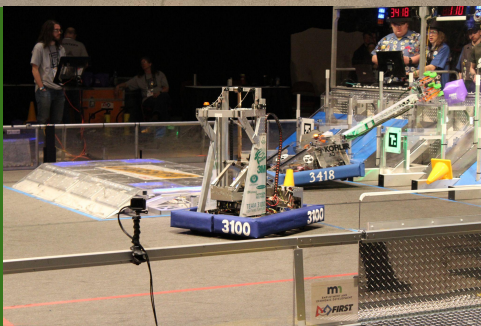

La Crosse Tournament Update

We were the 5th seeded alliance captain. We picked 2129, Ultraviolet and 2227, Tigers.

We won the Gracious Professionalism Award!

Lightning Turtles Robotics

Boletín De La Temporada De Construcción